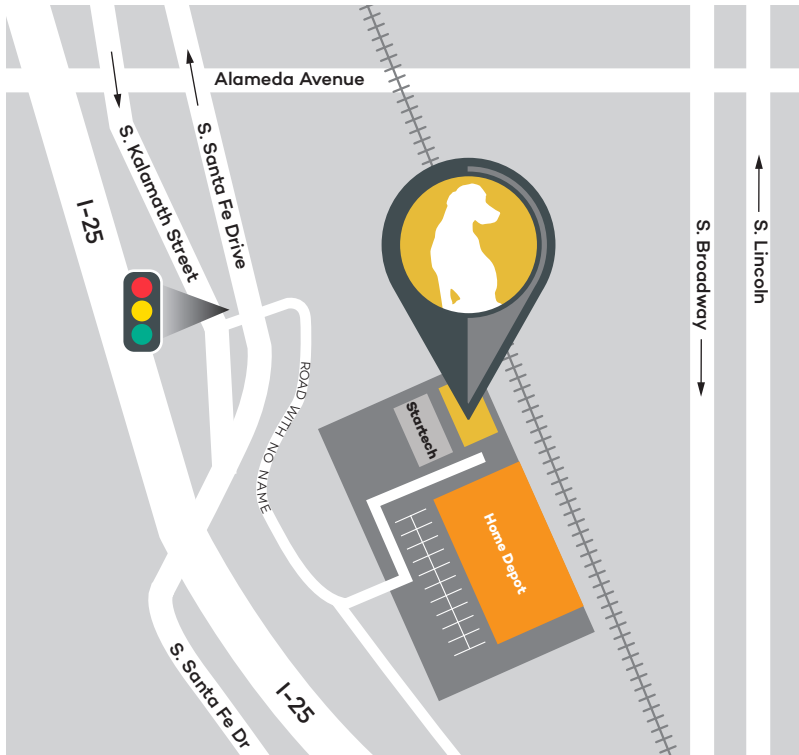

490 South Santa Fe Drive Unit A
Denver, CO 80223

Open 9-5 MST Monday – Friday

p | 303 765 2000

e | info@yellowdogprinting.com

COMING FROM THE NORTH

VIA I-25

Take I-25 south
Exit Alameda Avenue and go east
Turn south onto S. Kalamath St.
At first traffic light go east on road with no name
Turn into Home Depot parking lot
Snake around the lot to the left of Home Depot
YellowDog is behind Startech, closest to the train tracks

VIA BROADWAY

Take Broadway south
Turn west on Alameda Avenue
Turn south onto S. Kalamath St.
At first traffic light go east on road with no name
Turn into Home Depot parking lot
Snake around the lot to the left of Home Depot
YellowDog is the second building, closest to the train tracks

COMING FROM THE SOUTH

VIA I-25

Take I-25 north
Exit Santa Fe Drive and go north
At traffic light go east on road with no name
Turn into Home Depot parking lot
Snake around the lot to the left of Home Depot
YellowDog is the second building, closest to the train tracks

VIA SANTA FE

Take Santa Fe north
At first traffic light after I-25 underpass go east on road with no name
Turn into Home Depot parking lot
Snake around the lot to the left of Home Depot
YellowDog is the second building, closest to the train tracks